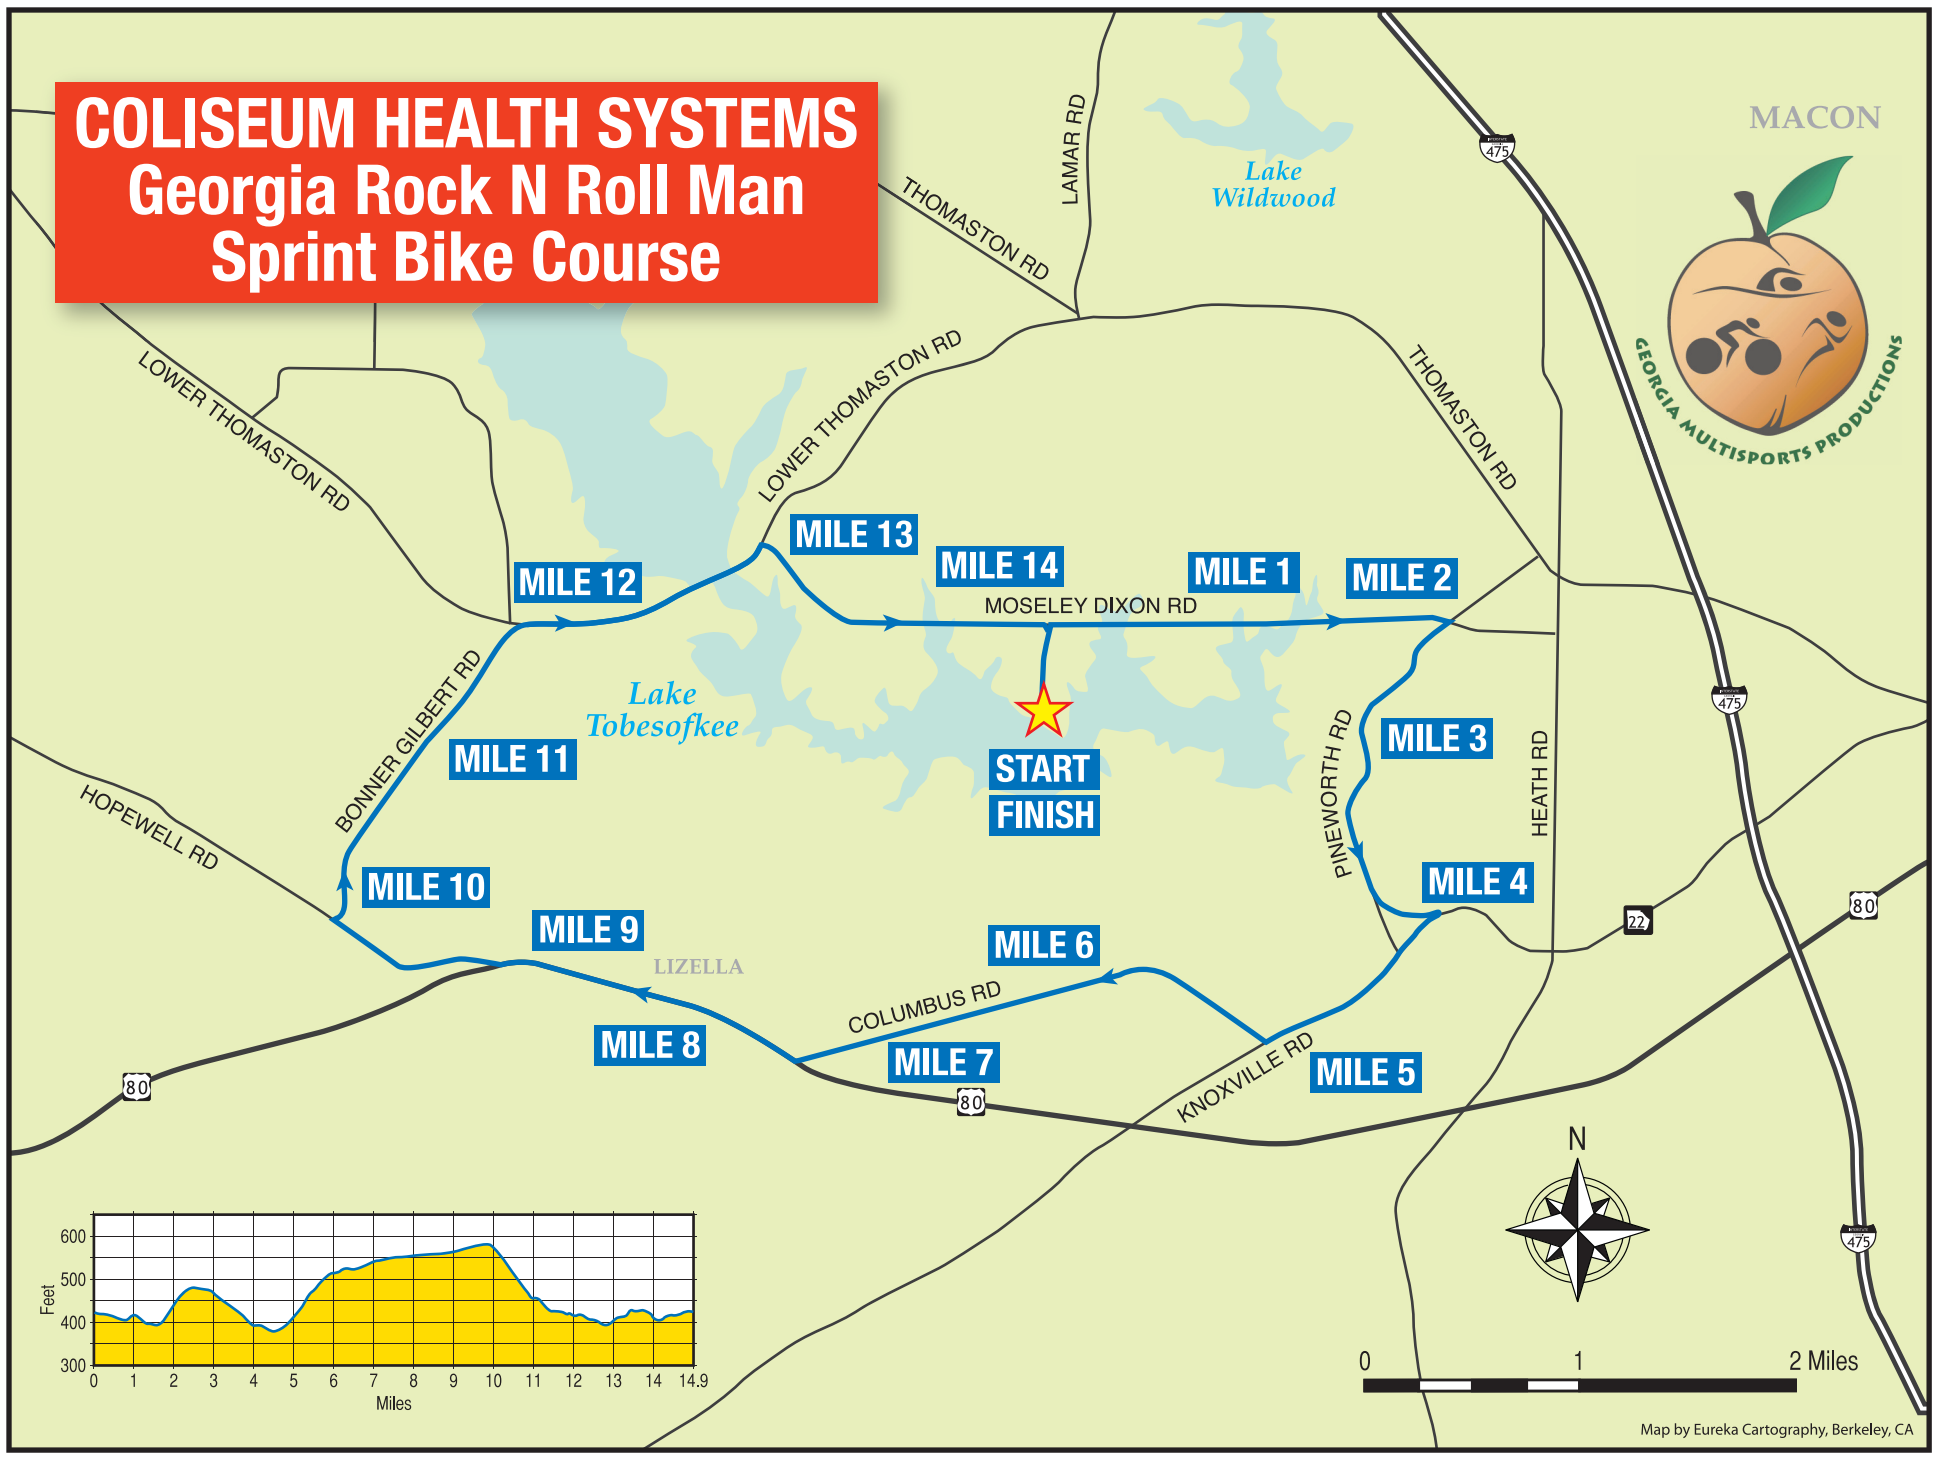

# COLISEUM HEALTH SYSTEMS Georgia Rock N Roll Man Sprint Bike Course

MACON

Map by Eureka Cartography, Berkeley, CA