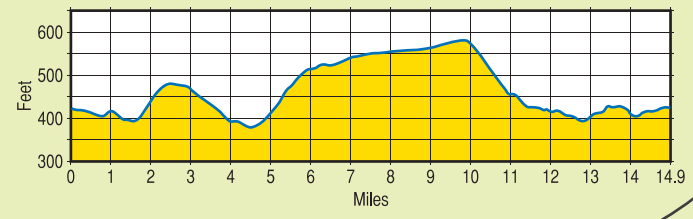

# COLISEUM HEALTH SYSTEMS Georgia Rock N Roll Man Sprint Bike Course

MACON

Map by Eureka Cartography, Berkeley, CA